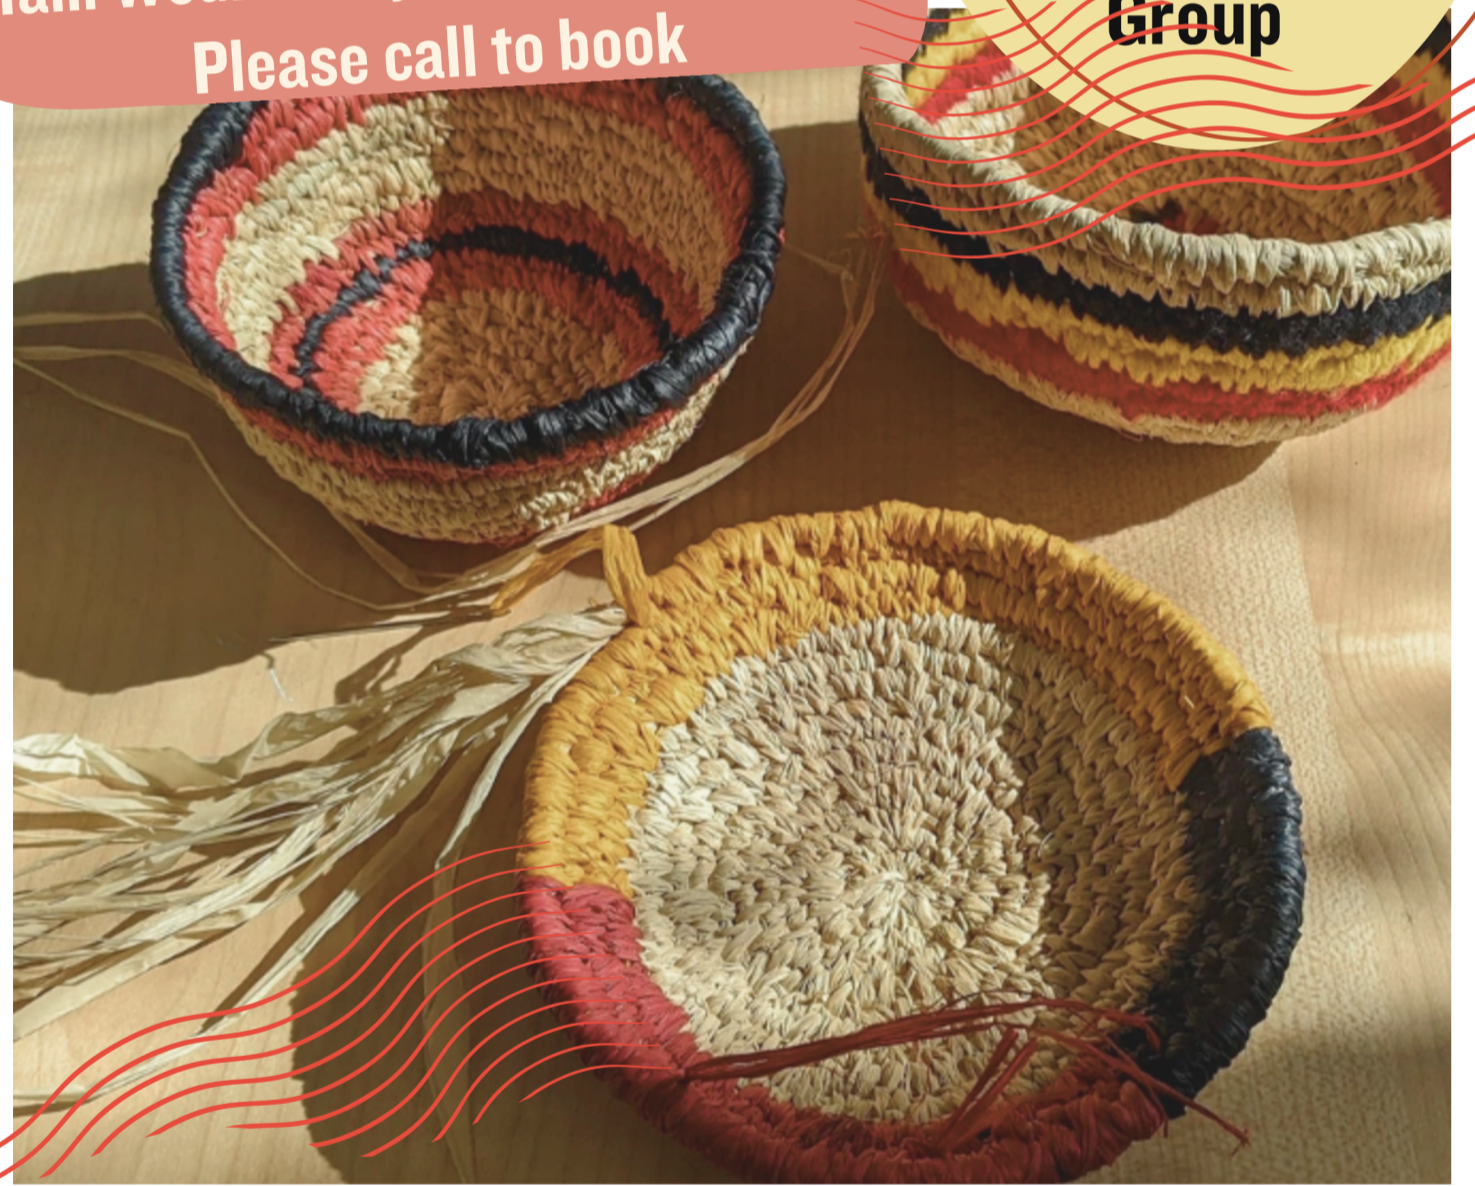

BASKET WEAVING WITH SANDRA EGAN

11am Wednesday 5th & 12th March
Please call to book

Learn how to
weave basket or
earrings in this 2
week course with
the Support
Group

Come & see us at the

WALYALUP CIVIC CENTRE

CITY OF
Fremantle

Positive Ageing
& Volunteering Expo
10am - 2pm
Friday 28th March

GET CRAFTY *with the* KRAFTIES

10.30am Thursdays
6th, 20th February,
6th, 20th March